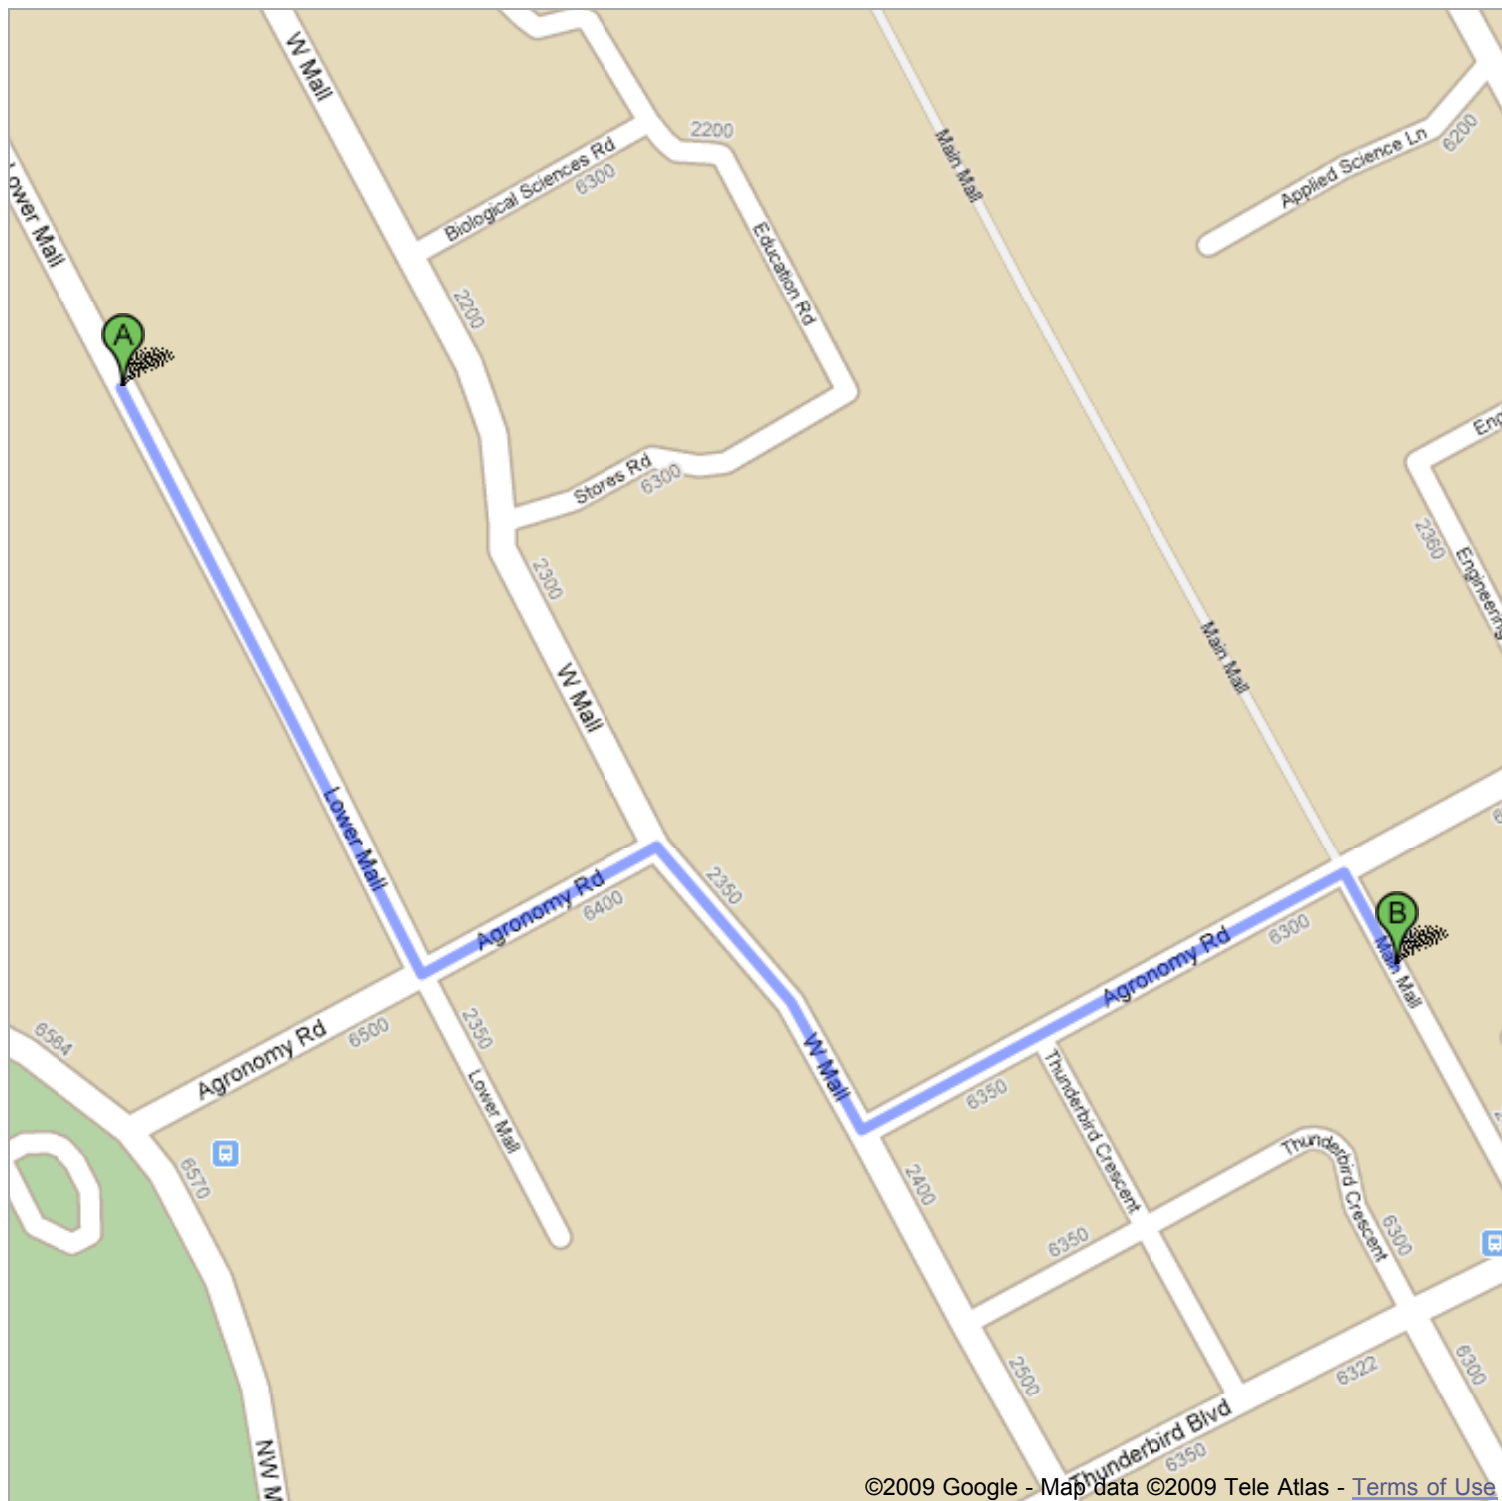

Directions to 2424 Main Mall, Greater Vancouver A, BC, Canada

0.7 km – about 9 mins

Save trees. Go green!
 Download Google Maps on your phone at google.com/gmm

 2205 Lower Mall, Greater Vancouver A, BC, Canada

-
1. Head **southeast** on **Lower Mall** toward **Agronomy Rd**
About 3 mins go 0.2 km
total 0.2 km
 -  2. Turn **left** at **Agronomy Rd**
About 1 min go 0.1 km
total 0.3 km
 -  3. Turn **right** at **W Mall**
About 2 mins go 0.1 km
total 0.5 km
 -  4. Turn **left** at **Agronomy Rd**
About 3 mins go 0.2 km
total 0.7 km
 -  5. Turn **right** at **Main Mall** go 39 m
total 0.7 km

 2424 Main Mall, Greater Vancouver A, BC, Canada

These directions are for planning purposes only. You may find that construction projects, traffic, weather, or other events may cause conditions to differ from the map results, and you should plan your route accordingly. You must obey all signs or notices regarding your route.

Map data ©2009 Tele Atlas